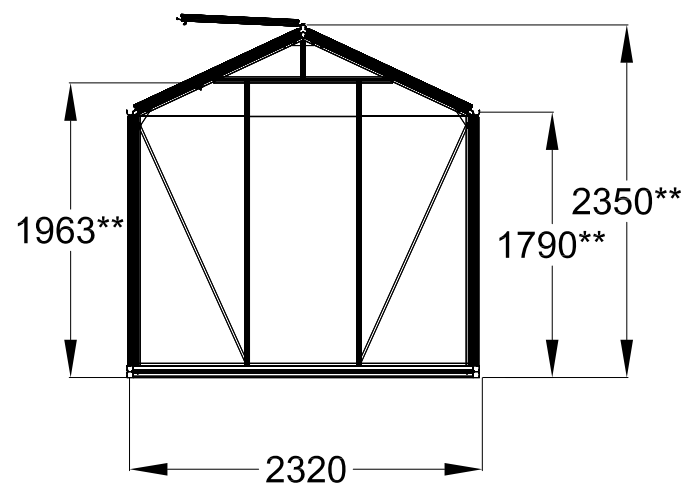

The photos and images may differ of reality and are not binding. All dimensions are approximate. Subject to errors and product changes. All reproduction, even partial, is prohibited.

Frontview

Right/leftview

Backview

Topview

Type	R203H	R204H	R205H	R206H	R207H	R208H	R209H **	R210H **
L*	2240	2980	3710	4450	5190	5930	6670	7410
# Vents Lucarnes/Dakramen	1	1	1	2	2	4	4	6

* All dimensions are in mm.
** 4cm higher from the length of 6,67m.