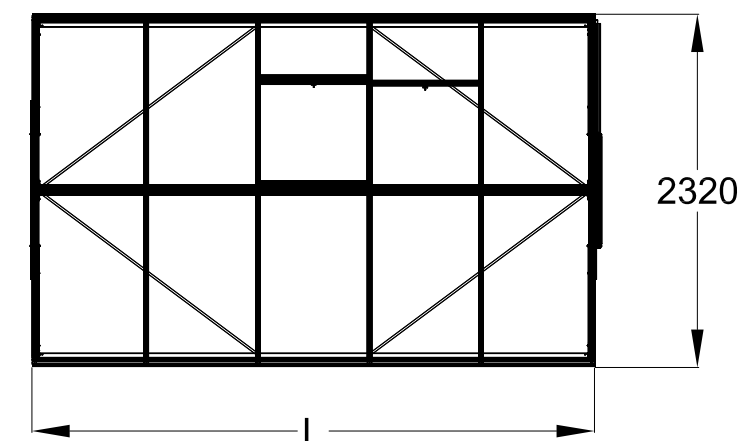

The photos and images may differ of reality and are not binding. All dimensions are approximate. Subject to errors and product changes. All reproduction, even partial, is prohibited.

Frontview

Right/leftview

Backview

Topview

Type	R203H	R204H	R205H	R206H	R207H	R208H	R209H **	R210H **
L*	2240	2980	3710	4450	5190	5930	6670	7410
# Vents Lucarnes/Dakramen	1	1	1	2	2	4	4	6

* All dimensions are in mm.
** 4cm higher from the length of 6,67m.