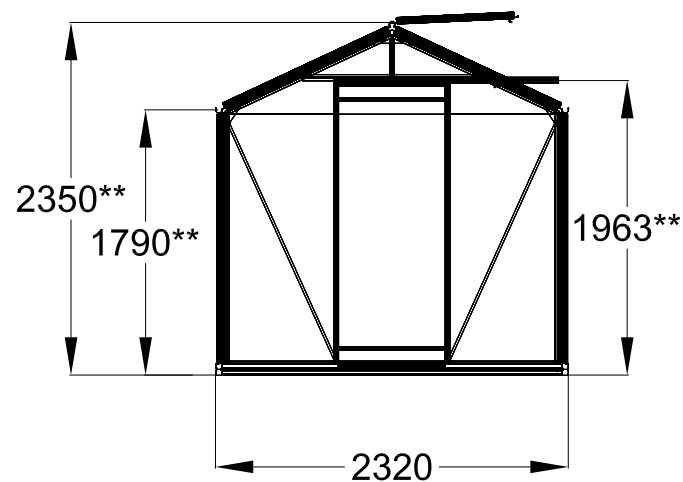

The photos and images may differ of reality and are not binding. All dimensions are approximate. Subject to errors and product changes. All reproduction, even partial, is prohibited.

Frontview

Right/leftview

Backview

Topview

Type	R203H	R204H	R205H	R206H	R207H	R208H	R209H **	R210H **
L*	2240	2980	3710	4450	5190	5930	6670	7410
# Vents Lucarnes/Dakramen	1	1	1	2	2	4	4	6

* All dimensions are in mm.
** 4cm higher from the length of 6,67m.