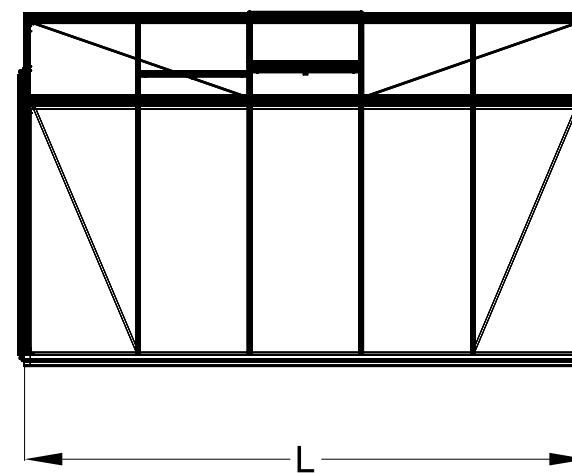

The photos and images may differ of reality and are not binding. All dimensions are approximate. Subject to errors and product changes. All reproduction, even partial, is prohibited.

Frontview

Right/leftview

Backview

Topview

Type	R203H	R204H	R205H	R206H	R207H	R208H	R209H **	R210H **
L*	2240	2980	3710	4450	5190	5930	6670	7410
# Vents Lucarnes/Dakramen	1	1	1	2	2	4	4	6

* All dimensions are in mm.
** 4cm higher from the length of 6,67m.